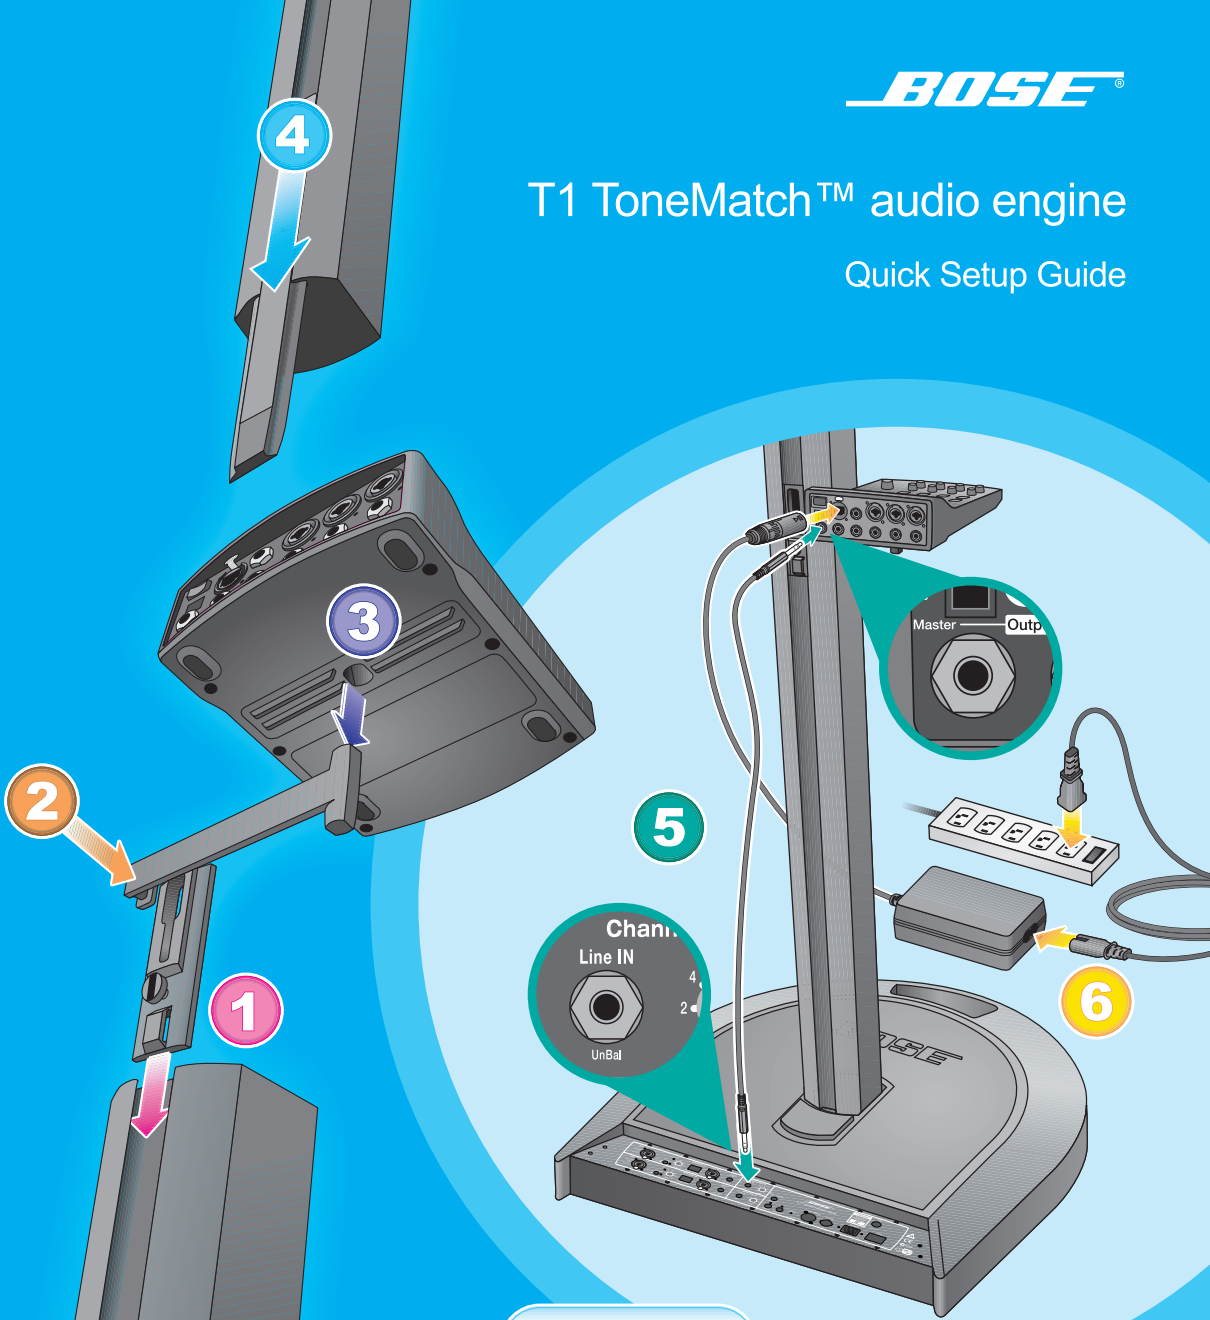

BOSE

T1 ToneMatch™ audio engine

Quick Setup Guide

L1 model II

L1 model I 

BOSE[®]

T1 ToneMatch™ audio engine

Quick Setup Guide

L1 model I

284925