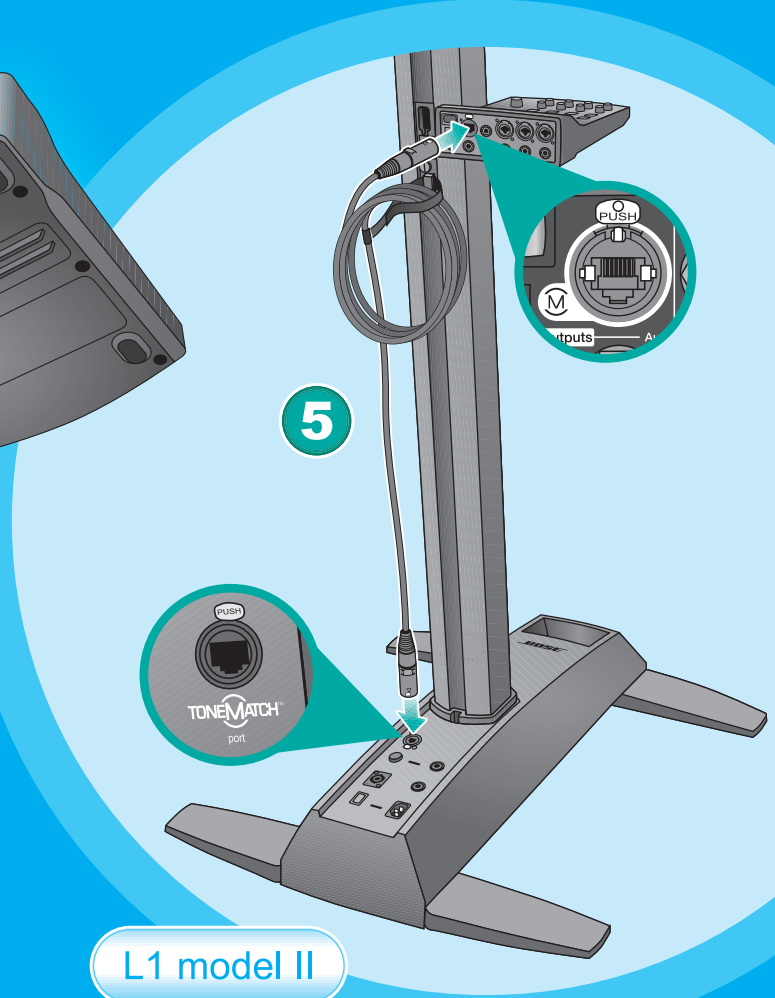

BOSE

T1 ToneMatch™ audio engine

Quick Setup Guide

L1 model II

L1 model I 

BOSE[®]

T1 ToneMatch™ audio engine

Quick Setup Guide

L1 model I

284925